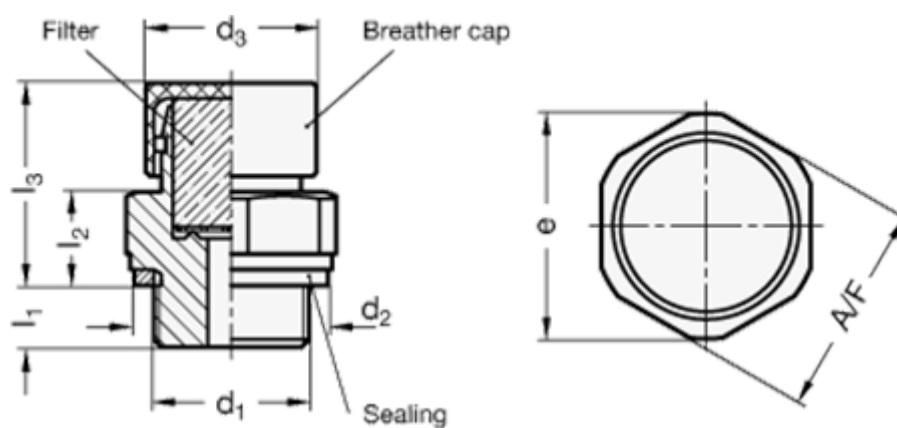

Data Sheet

Article number: 20882G38MSM
Description: E+G Udluftningsfilter
Breather filters GN 882-G3/8-MS-M

Measures

A/F	= 22
d2	= 23
d3	= 22
e	= 23.5
l1	= 8.5
l2	= 11.5
l3	= 25.5
Thread d1	= G 3/8"