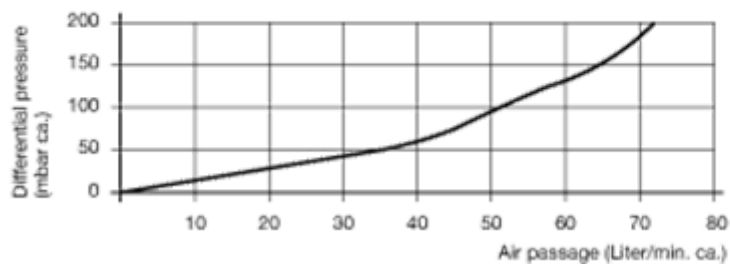

Data Sheet

Article number: 20882G38MSM
Description: E+G Udluftningsfilter
Breather filters GN 882-G3/8-MS-M

Measures

A/F	= 22
d2	= 23
d3	= 22
e	= 23.5
l1	= 8.5
l2	= 11.5
l3	= 25.5
Thread d1	= G 3/8"